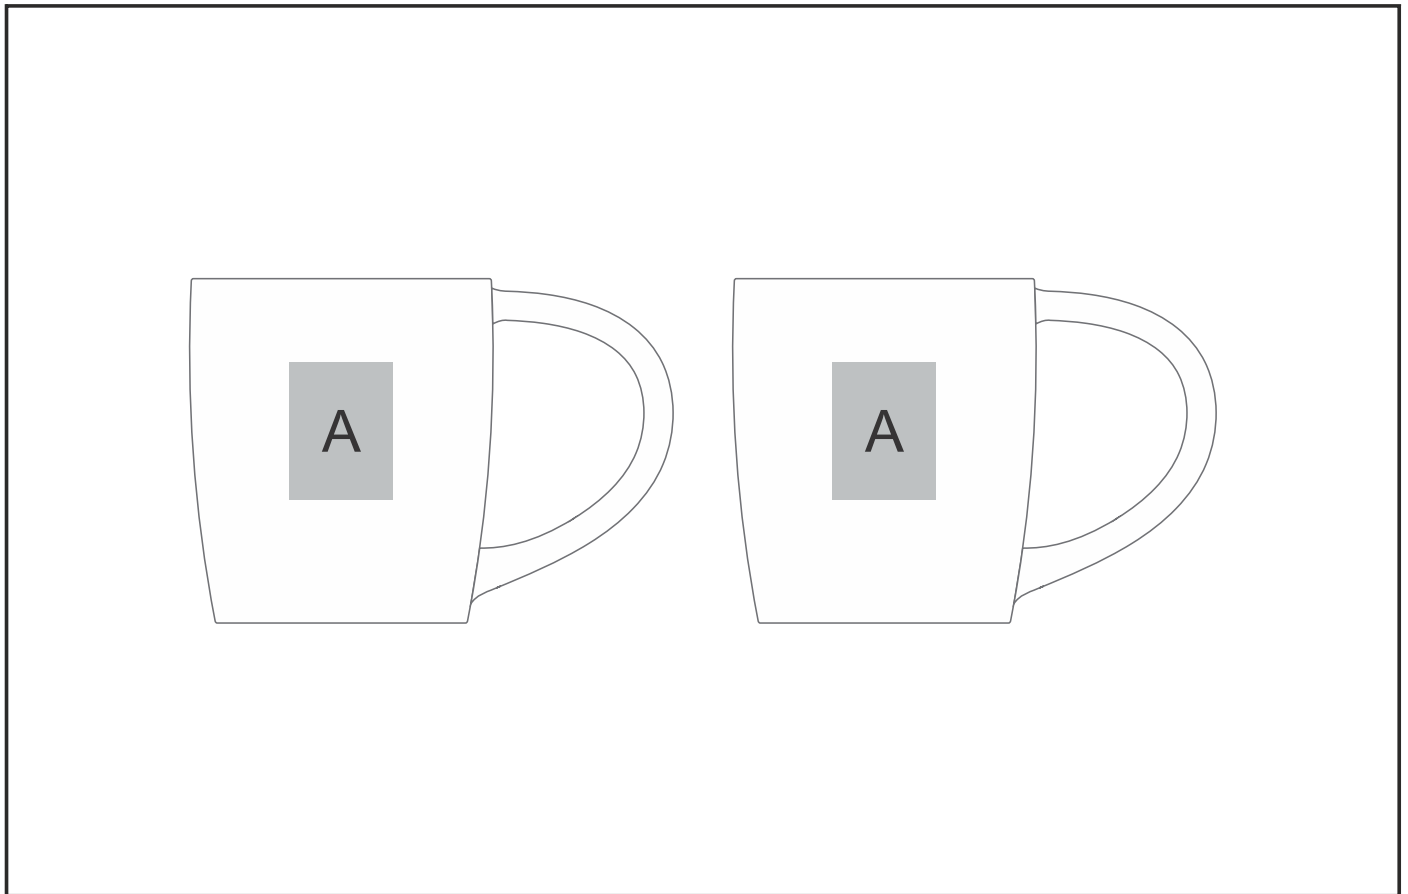

GF-SD-906-B

Serendipio Victoria Shades Double Mug Set

Need to know:

- Includes 1-Position Laser Engraving on BOTH Mugs (setup fees apply)
- Laser colour - White

Branding Options:

Position A

1. Laser Engraving (LB)

N/A

Size: 30mm wide x 40mm high